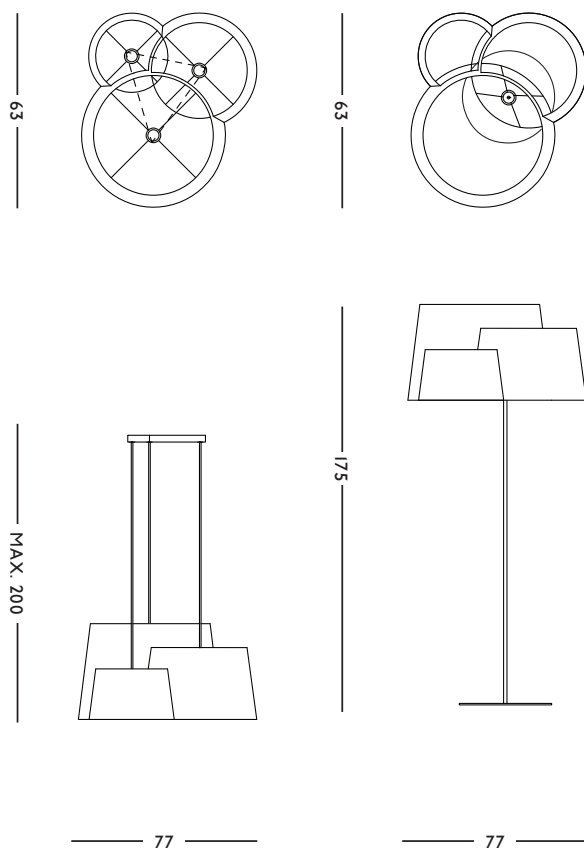

FREDERIK ROIJÉ - FURNITURE

SPECIFICATIONS

TYPE NO.	PRODUCT	MODEL	DIMENSIONS (LxWxH) CM	COLOR	MATERIAL	PRICE (INCL. VAT)
LS 12.00	Lampscapes	Uphill	77 x 63 x 175	White	Steel, cotton and PVC laminate	€ 859,-
LS 12.01	Lampscapes	Uphill	77 x 63 x 175	Off white	Steel, cotton and PVC laminate	€ 859,-
LS 13.00	Lampscapes	Downhill	77 x 63 x 36	White	Cotton and PVC laminate	€ 618,-
LS 13.01	Lampscapes	Downhill	77 x 63 x 36	Off white	Cotton and PVC laminate	€ 618,-