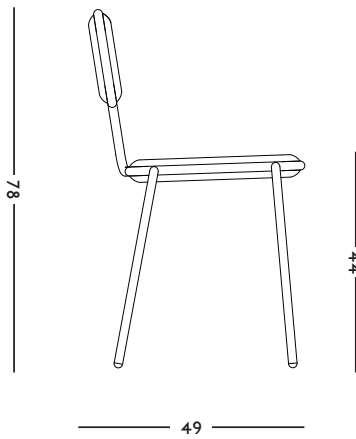

DIMENSIONS
HW 10: 49 x 51 x 98
HW 20: 49 x 51 x 78
(l x b x h) cm, seat h. 44 cm

WEIGHT
6 kg

CARE INSTRUCTIONS
Use handwarm water and a mild detergent to clean

FREDERIK ROIJÉ - FURNITURE

HE!GHT W!DTH CHA!R

DIMENSIONS
HW 10: 49 x 51 x 98
HW 20: 49 x 51 x 78
(l x b x h) cm, seat h. 44 cm

WEIGHT
6 kg

CARE INSTRUCTIONS
Use handwarm water and a mild detergent to clean

FREDERIK ROIJÉ - LIGHTING
HEIGHT WIDTH CHAIR

SPECIFICATIONS

TYPE NO.	PRODUCT	MODEL	DIMENSIONS (LxWxH) CM	COLOR	MATERIAL	PRICE (INCL. VAT)
HW 10.01	Height Width Chair	Height	49 x 51 x 98	Dark grey	Powder coated steel frame, wool upholstery, Kvadrat Divina 181	€ 445,-
HW 10.02	Height Width Chair	Height	49 x 51 x 98	Off white	Powder coated steel frame, wool upholstery, Kvadrat Divina 106	€ 445,-
HW 10.03	Height Width Chair	Height	49 x 51 x 98	Leaf green	Powder coated steel frame, wool upholstery, Kvadrat Divina 856	€ 445,-
HW 10.04	Height Width Chair	Height	49 x 51 x 98	Ochre yellow	Powder coated steel frame, wool upholstery, Kvadrat Divina 462	€ 445,-

FREDERIK ROIJÉ - FURNITURE
HEIGHT WIDTH CHAIR

SPECIFICATIONS

TYPE NO.	PRODUCT	MODEL	DIMENSIONS (LxWxH) CM	COLOR	MATERIAL	PRICE (INCL. VAT)
HW 20.01	Height Width Chair	Width	49 x 51 x 78	Dark grey	Powder coated steel frame, wool upholstery, Kvadrat Divina 181	€ 445,-
HW 20.02	Height Width Chair	Width	49 x 51 x 78	Off white	Powder coated steel frame, wool upholstery, Kvadrat Divina 106	€ 445,-
HW 20.03	Height Width Chair	Width	49 x 51 x 78	Leaf green	Powder coated steel frame, wool upholstery, Kvadrat Divina 856	€ 445,-
HW 20.04	Height Width Chair	Width	49 x 51 x 78	Ochre yellow	Powder coated steel frame, wool upholstery, Kvadrat Divina 462	€ 445,-