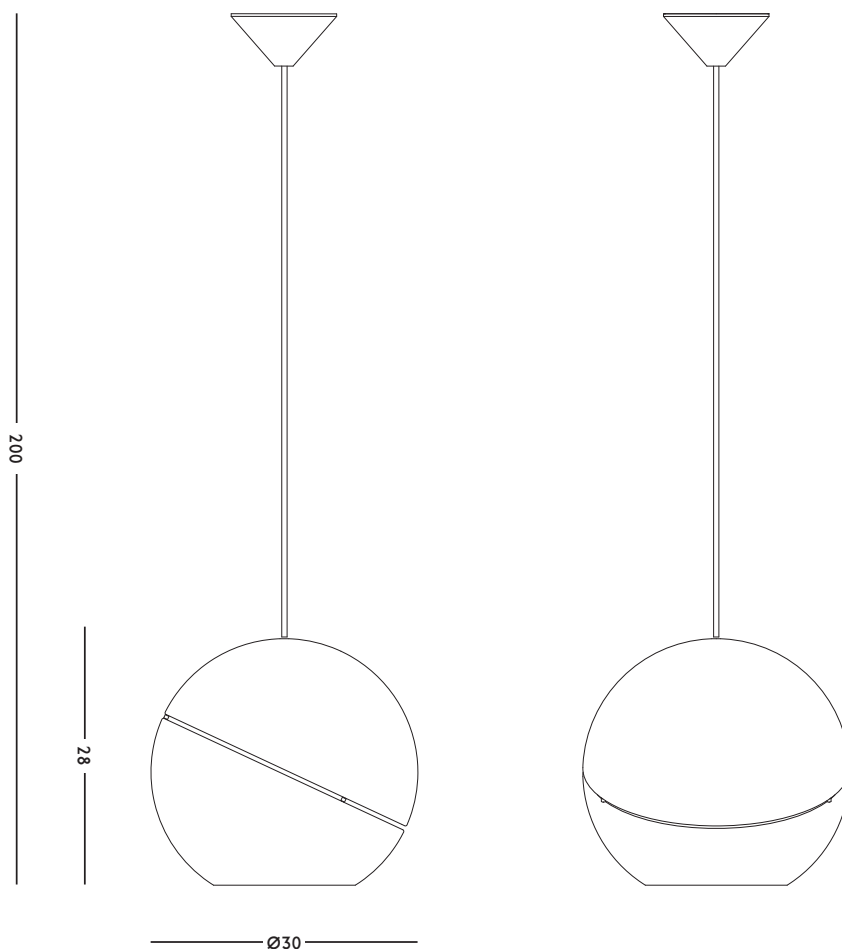

FREDERIK ROIJÉ - LIGHTING SLICED SPHERE

SPECIFICATIONS

TYPE NO.	PRODUCT	MODEL	DIMENSIONS (LxWxH) CM	COLOR	MATERIAL	PRICE (INCL.VAT)
SS 90.01	Sliced Sphere	Basic	Ø 30 x 28	Dark grey	Powder coated steel	€ 199,00
SS 90.02	Sliced Sphere	Basic	Ø 30 x 28	White	Powder coated steel	€ 199,00
SS 90.03	Sliced Sphere	Special	Ø 30 x 28	Copper green	Powder coated steel	€ 229,00
SS 90.04	Sliced Sphere	Special	Ø 30 x 28	Brick brown	Powder coated steel	€ 229,00
SS 90.05	Sliced Sphere	Special	Ø 30 x 28	Metal blue	Powder coated steel	€ 229,00
SS 90.06	Sliced Sphere	Special	Ø 30 x 28	Gold	Gold plated steel	€ 679,00