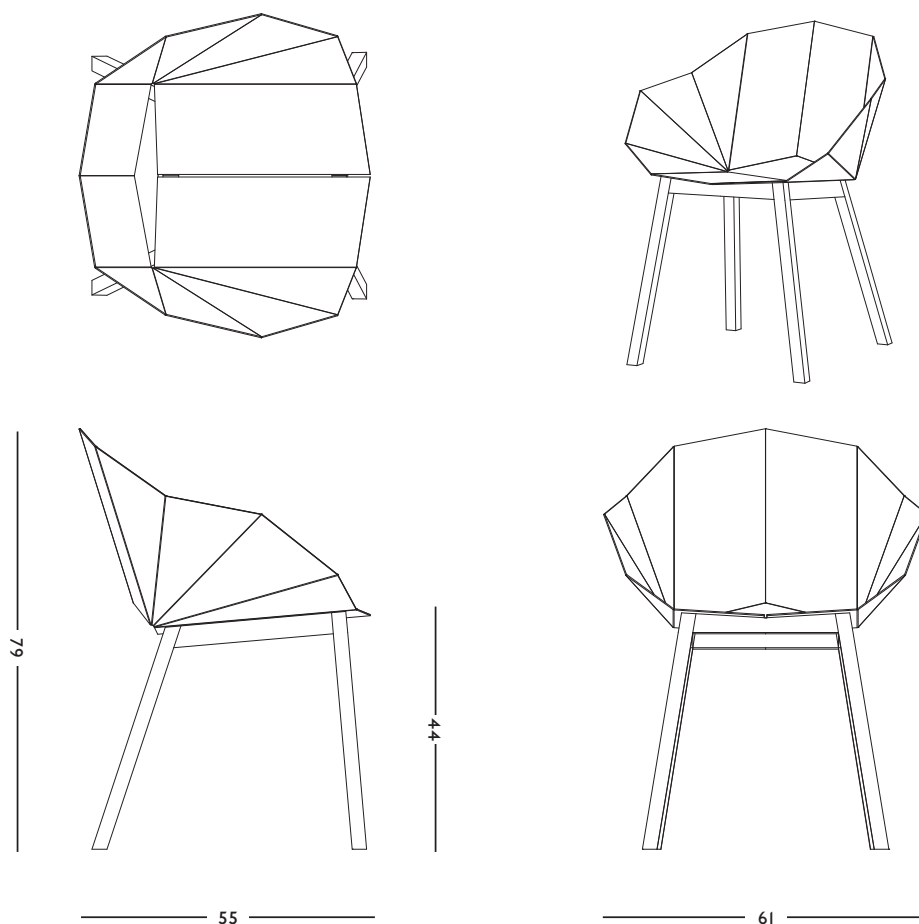

DIMENSIONS

55 x 61 x 79 (l x b x h) cm
sitting height 44 cm

WEIGHT

9,5 - 12 kg

CARE INSTRUCTIONS

Use handwarm water and a
mild detergent to clean

FREDERIK ROIJÉ - FURNITURE

SEATHELL