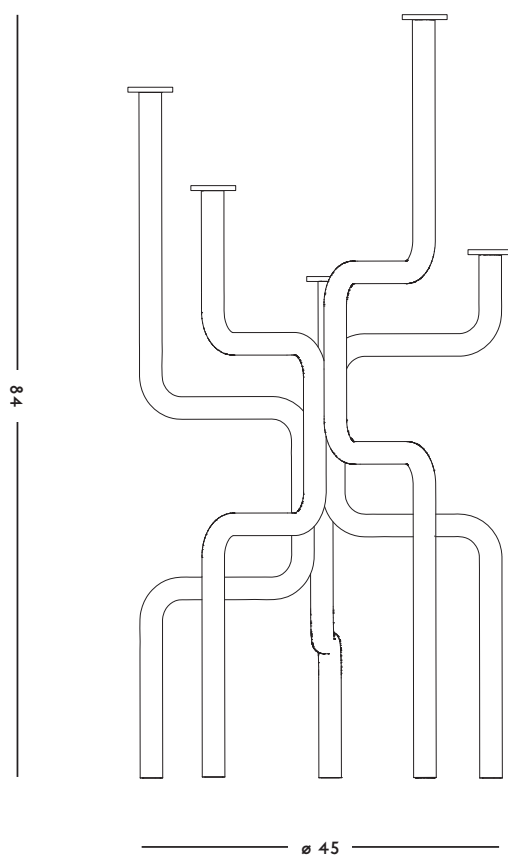

DIMENSIONS

84 x 45 (h x ø) cm

WEIGHT

4 kg

CARE INSTRUCTIONS

Use handwarm water and a
mild detergent to clean

FREDERIK ROIJÉ - ACCESSORIES
WALK OF FLAME

SPECIFICATIONS