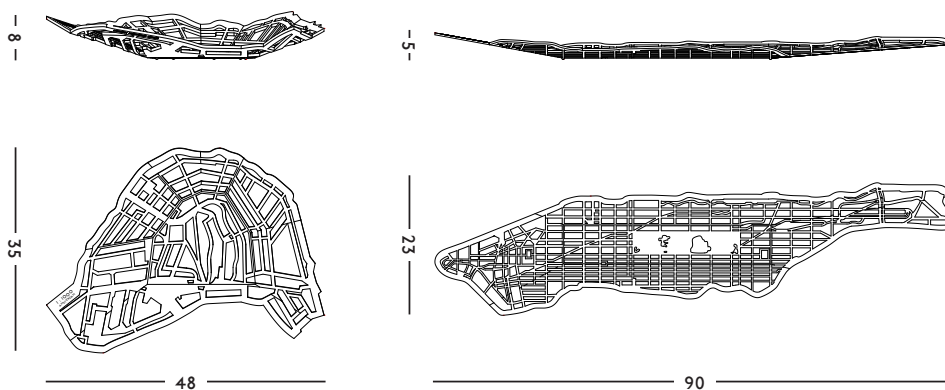

YEAR
2010

MATERIAL
Coated Aluminum

DIMENSIONS
90 x 23 x 5 (L x W x H) cm

WEIGHT
1 kg

CARE INSTRUCTIONS
Use handwarm water and a
mild detergent to clean

FREDERIK ROIJÉ - ACCESSORIES METROBOWL

SPECIFICATIONS

TYPE NO.	PRODUCT	MODEL	DIMENSIONS (LxWxH) CM	COLOR	MATERIAL	PRICE (INCL. VAT)
MB 90.00	Metrobowl	Amsterdam	48 x 35 x 8	Aluminum	Casted aluminum	€ 199,00
MB 90.01	Metrobowl	Amsterdam	48 x 35 x 8	Dark grey	Powder coated aluminum	€ 219,00
MB 90.02	Metrobowl	Amsterdam	48 x 35 x 8	White	Powder coated aluminum	€ 219,00
MB 91.00	Metrobowl	New York	90 x 23 x 5	Aluminum	Casted aluminum	€ 239,00