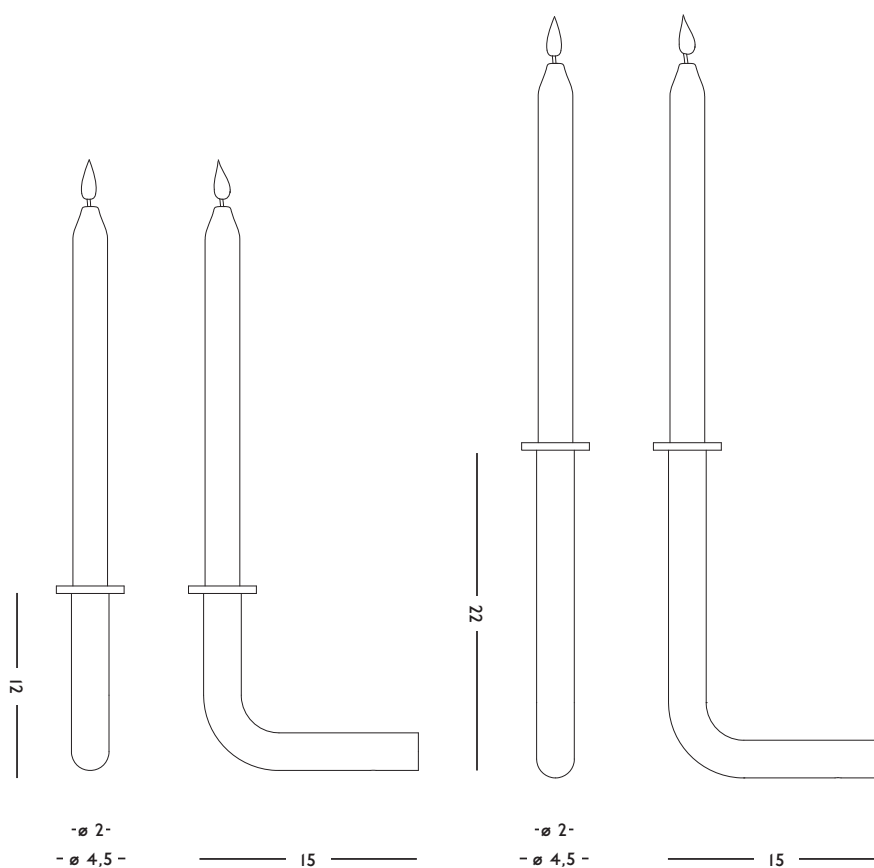

FREDERIK ROIJÉ - ACCESSORIES CELLIGHT

SPECIFICATIONS

TYPE NO.	PRODUCT	MODEL	DIMENSIONS (LxWxH) CM	COLOR	MATERIAL	PRICE (INCL. VAT)
WF 51.01	Wall of Flame	Small	4.5 x 12 x 15	Dark grey	Powder coated steel	€ 29,95
WF 51.02	Wall of Flame	Small	4.5 x 12 x 15	White	Powder coated steel	€ 29,95
WF 51.03	Wall of Flame	Small	4.5 x 12 x 15	Gold	Gold plated steel	€ 79,95
WF 52.01	Wall of Flame	Large	4.5 x 22 x 15	Dark grey	Powder coated steel	€ 29,95
WF 52.02	Wall of Flame	Large	4.5 x 22 x 15	White	Powder coated steel	€ 29,95
WF 51,03	Wall of Flame	Large	4.5 x 22 x 15	Gold	Gold plated steel	€ 79,95
WF 60.01	Wall of Flame	Set	4.5 x 12 x 15 / 4.5 x 22 x 15	Dark grey	Powder coated steel	€ 49,95
WF 60.02	Wall of Flame	Set	4.5 x 12 x 15 / 4.5 x 22 x 15	White	Powder coated steel	€ 49,95
WF 60.03	Wall of Flame	Set	4.5 x 12 x 15 / 4.5 x 22 x 15	Gold	Gold plated steel	€ 149,95