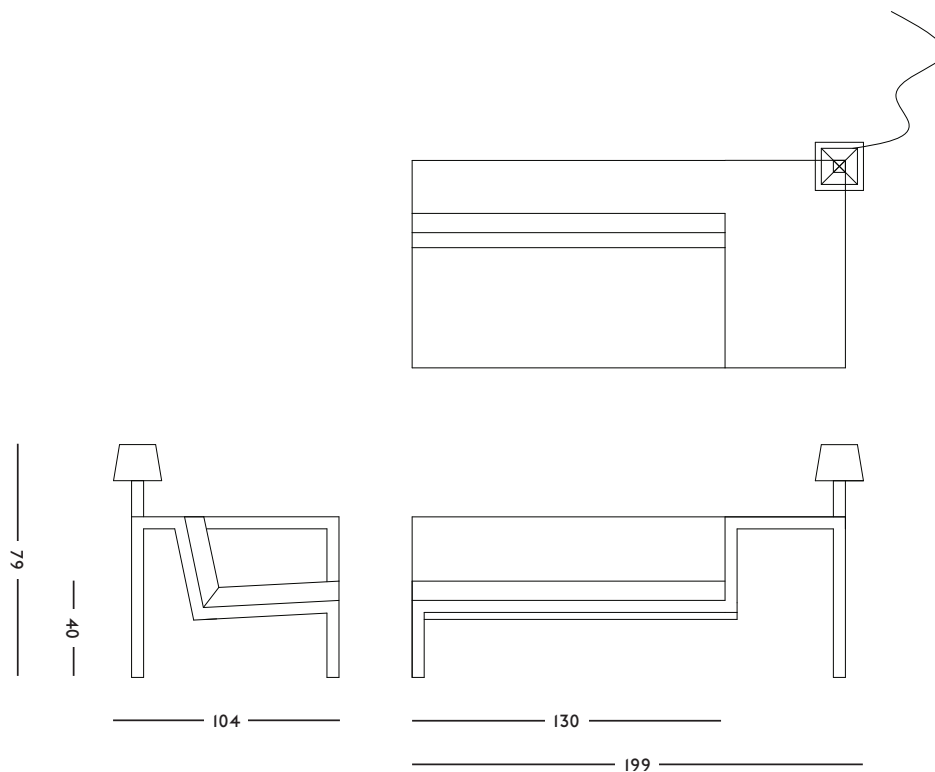

FREDERIK ROIJÉ - FURNITURE TRIPLE COUCH

SPECIFICATIONS

TYPE NO.	PRODUCT	MODEL	DIMENSIONS (LxWxH) CM	COLOR	MATERIAL	PRICE (INCL. VAT)
TO 51.01	Triple Couch	Upholstered	199 x 104 x 97	Kvadrat Steelcut Trio 2 - 153	Steel / plywood / foam / fabric	€ 5.949,00
TO 51.02	Triple Couch	Upholstered	199 x 104 x 97	Kvadrat Steelcut Trio 2 - 105	Steel / plywood / foam / fabric	€ 5.949,00
TO 51.03	Triple Couch	Upholstered	199 x 104 x 97	Kvadrat Divina Melange 2 - 120	Steel / plywood / foam / fabric	€ 5.949,00
TO 51.04	Triple Couch	Upholstered	199 x 104 x 97	Kvadrat Divina Melange 2 - 170	Steel / plywood / foam / fabric	€ 5.949,00

Please contact the studio for other fabric options and prices.