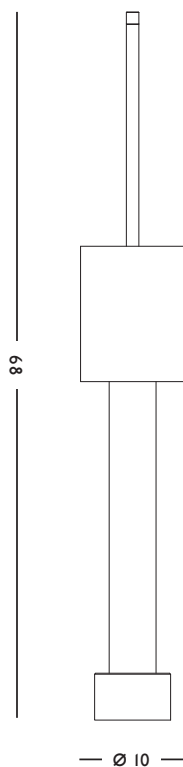

FREDERIK ROIJÉ - LIGHTING

TABLE TOWER

SPECIFICATIONS

TYPE NO.	PRODUCT	MODEL	DIMENSIONS (LxWxH) CM	COLOR	MATERIAL	PRICE (INCL. VAT)
TT 30.01	Table Tower	Basic	10 x 68	Dark Grey	Powder coated steel	€ 159,00
TT 30.02	Table Tower	Basic	10 x 68	White	Powder coated steel	€ 159,00
TT 30.03	Table Tower	Special	10 x 68	Copper green	Powder coated steel	€ 179,00
TT 30.04	Table Tower	Special	10 x 68	Brick brown	Powder coated steel	€ 179,00
TT 30.05	Table Tower	Special	10 x 68	Metal Blue	Powder coated steel	€ 179,00