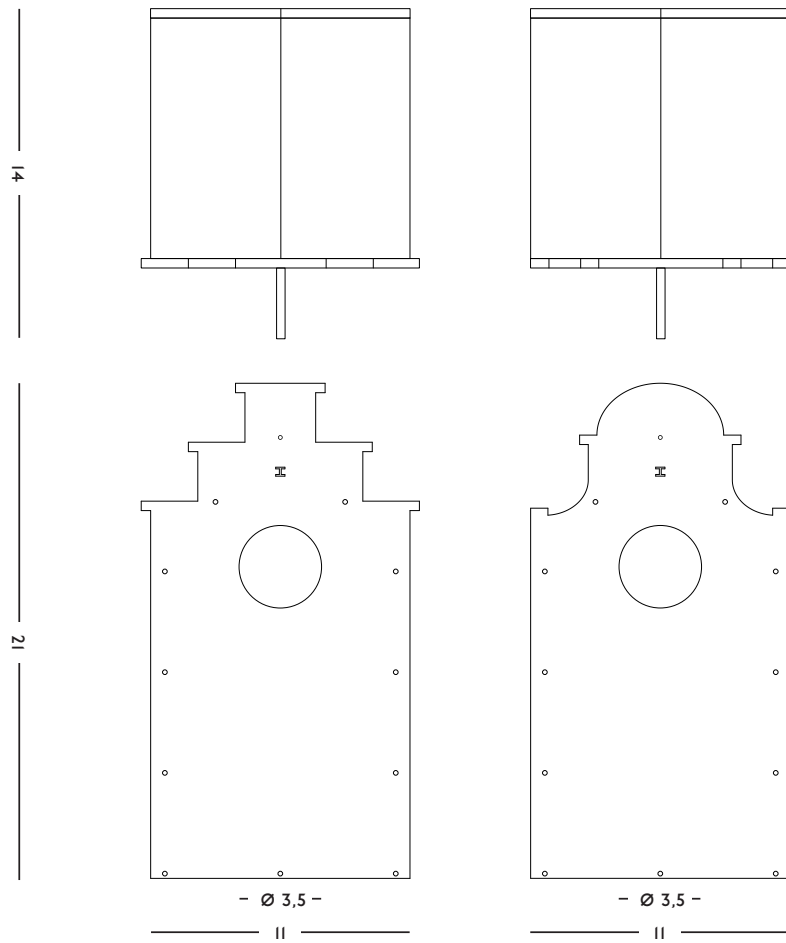

FREDERIK ROIJÉ - OUTDOOR CANAL BIRDHOUSE

SPECIFICATIONS

TYPE NO.	PRODUCT	MODEL	DIMENSIONS (LxWxH) CM	COLOR	MATERIAL	PRICE (;@CL. VAT)
CB 10.01	Canal Birdhouse	Stepped gable	14 x 11 x 21	Black	Weather proof plywood, brass	€ 29,95
CB 10.02	Canal Birdhouse	Bell gable	14 x 11 x 21	Black	Weather proof plywood, brass	€ 29,95