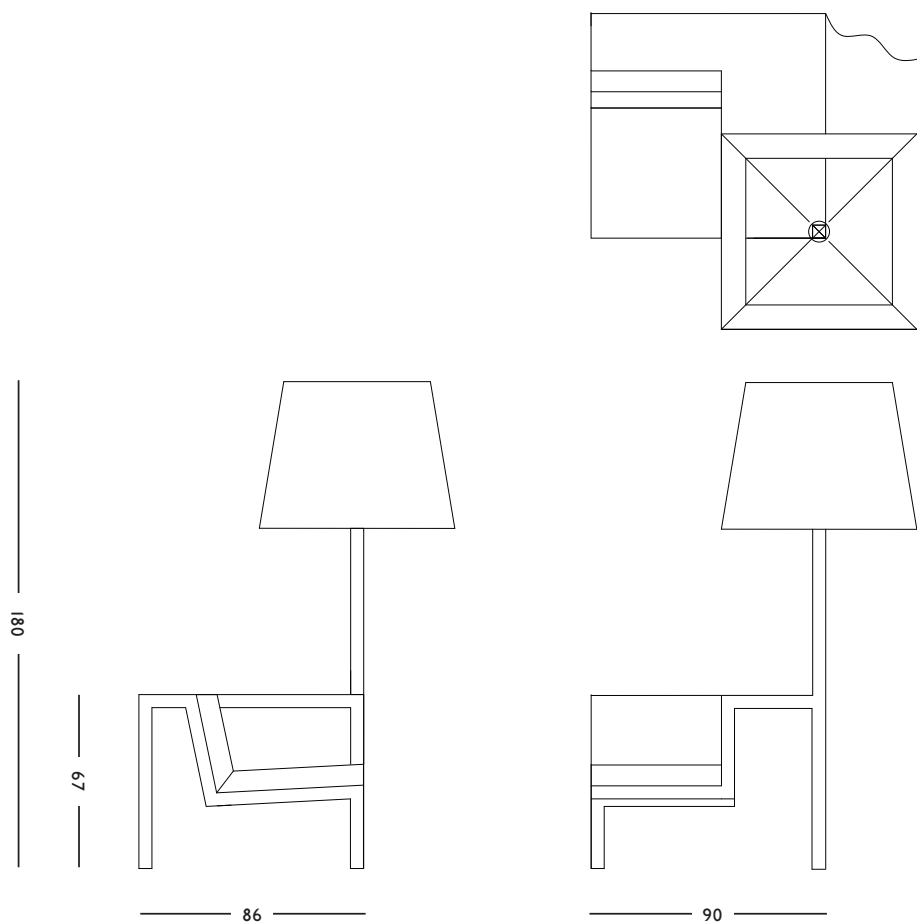

FREDERIK ROIJÉ - FURNITURE

TRIPLE CHAIR

SPECIFICATIONS

TYPE NO.	PRODUCT	MODEL	DIMENSIONS (LxWxH) CM	COLOR	MATERIAL	PRICE (INCL. VAT)
TO 52.01	Triple chair	Upholstered	90 x 86 x 180	Kvadrat Steelcut Trio 2 - 153	Steel / plywood / foam / fabric	€ 5.799,00
TO 52.02	Triple chair	Upholstered	90 x 86 x 180	Kvadrat Steelcut Trio 2 - 105	Steel / plywood / foam / fabric	€ 5.799,00
TO 52.03	Triple chair	Upholstered	90 x 86 x 180	Kvadrat Divina Melange 2 - 120	Steel / plywood / foam / fabric	€ 5.799,00
TO 52.04	Triple chair	Upholstered	90 x 86 x 180	Kvadrat Divina Melange 2 - 170	Steel / plywood / foam / fabric	€ 5.799,00

Please contact the studio for other fabric options and prices.