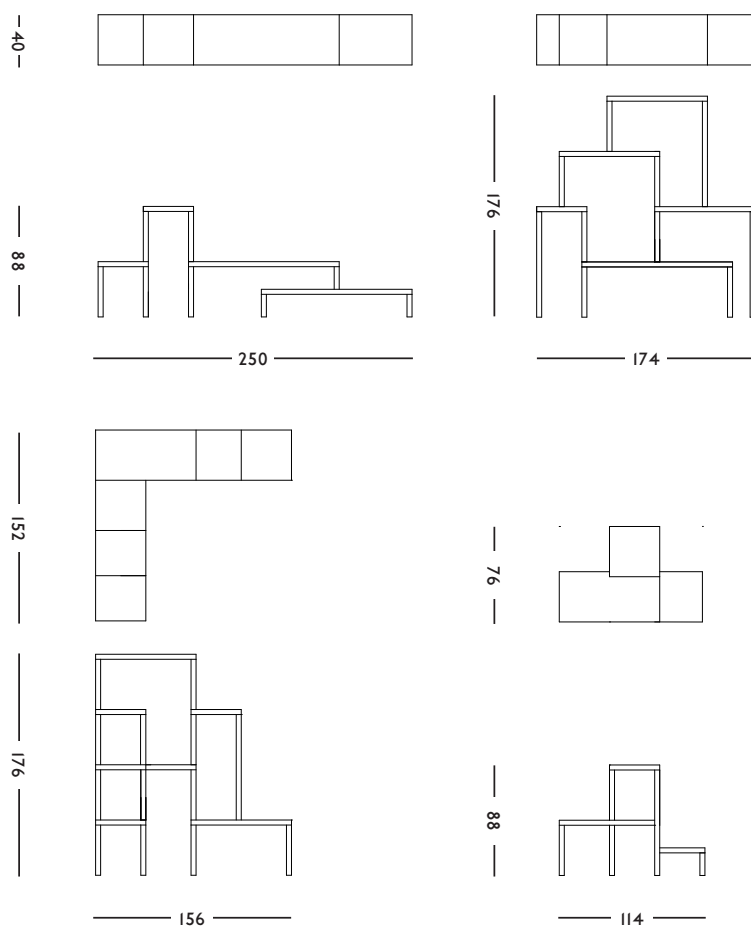

FREDERIK ROIJÉ - FURNITURE

LONGLEGS

SPECIFICATIONS

TYPE NO.	PRODUCT	MODEL	DIMENSIONS (LxWxH) CM	COLOR	MATERIAL	PRICE (INCL. VAT)
LL 60.00	Long Legs	Four tables	250 x 40 x 88	Dark ash	Colored ash	€ 2.099,00
LL 61.00	Long Legs	Five tables	174 x 40 x 176	Dark ash	Colored ash	€ 2.799,00
LL 62.00	Long Legs	Eight tables	156 x 152 x 176	Dark ash	Colored ash	€ 4.799,00
LL 63.00	Long Legs	Three tables	114 x 76 x 88	Dark ash	Colored ash	€ 1.399,00