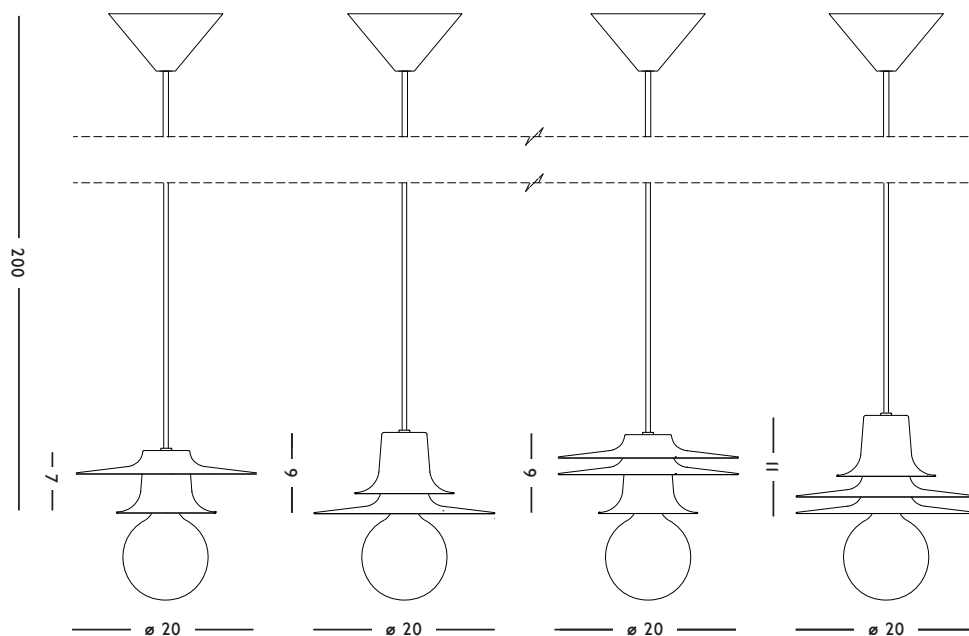

FREDERIK ROIJÉ - LIGHTING

FIREFLY

SPECIFICATIONS

TYPE NO.	PRODUCT	MODEL	DIMENSIONS (LxWxH) CM	COLOR	MATERIAL	PRICE (INCL. VAT)
FF 31.01	Firefly	2 Shades, high	20 x 7	Black	Powder coated steel	€ 99,00
FF 31.02	Firefly	2 Shades, high	20 x 7	White	Powder coated steel	€ 99,00
FF 32.01	Firefly	2 Shades, low	20 x 9	Black	Powder coated steel	€ 99,00
FF 32.02	Firefly	2 Shades, low	20 x 9	White	Powder coated steel	€ 99,00
FF 34.01	Firefly	3 Shades, 2 high	20 x 9	Black	Powder coated steel	€ 119,00
FF 34.02	Firefly	3 Shades, 2 high	20 x 9	White	Powder coated steel	€ 119,00
FF 35.01	Firefly	3 Shades, 2 low	20 x 11	Black	Powder coated steel	€ 119,00
FF 35.02	Firefly	3 Shades, 2 low	20 x 11	White	Powder coated steel	€ 119,00