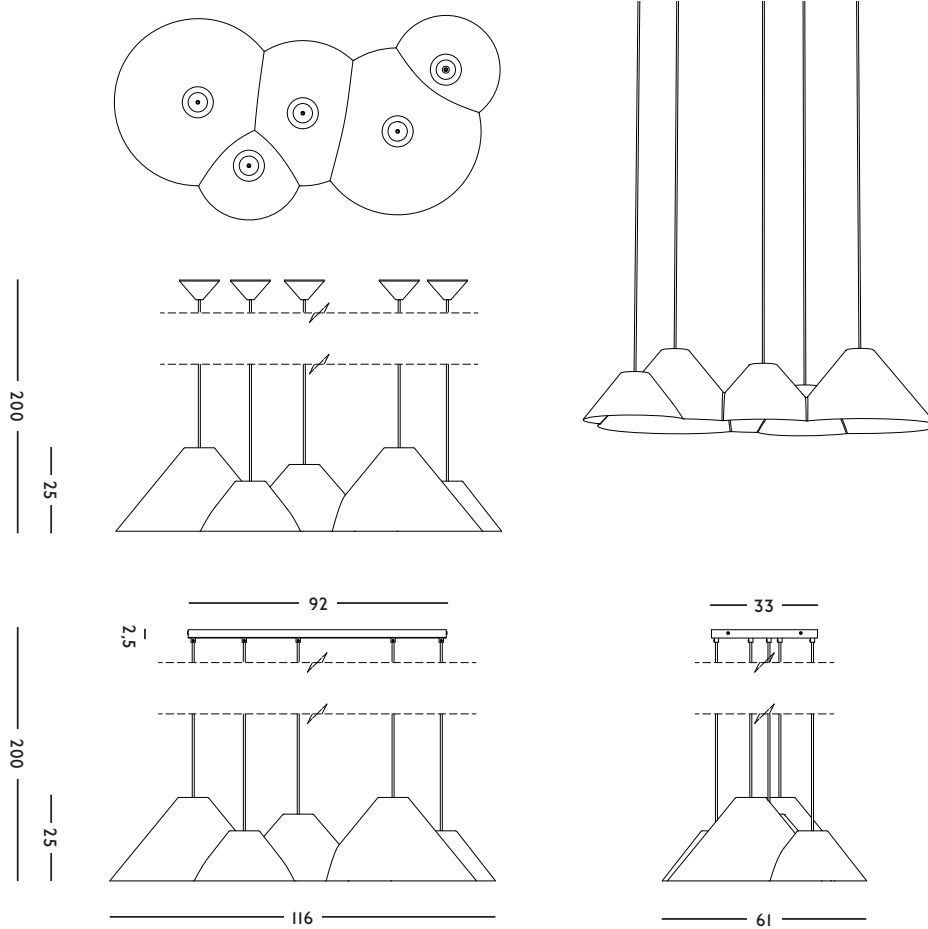

116 x 61 x 25 (l x w x h) cm

WEIGHT

3,5 kg

CARE INSTRUCTIONS

Use a damp cloth to clean

BULB

5 x E27 - LED P45, max.
4Watt (bulbs aren't included)

FREDERIK ROIJÉ - LIGHTING
LAMPSCAPES