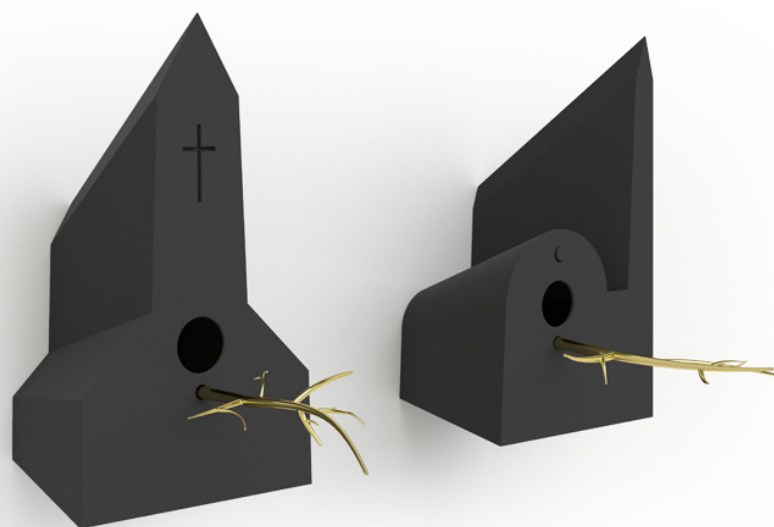

FREDERIK ROIJÉ - OUTDOOR

HOLY HOMES

HH 50.01, HH 51.01

DESIGNER
Frederik Roijé

CONCEPT
Play with symbolism.

ORIGIN
Made in Holland

YEAR
2007

MATERIAL
Glazed ceramic

DIMENSIONS
15 x 26 x 14 (w x h x d) cm

WEIGHT
1,1 kg

CARE INSTRUCTIONS
Use handwarm water and a mild detergent to clean