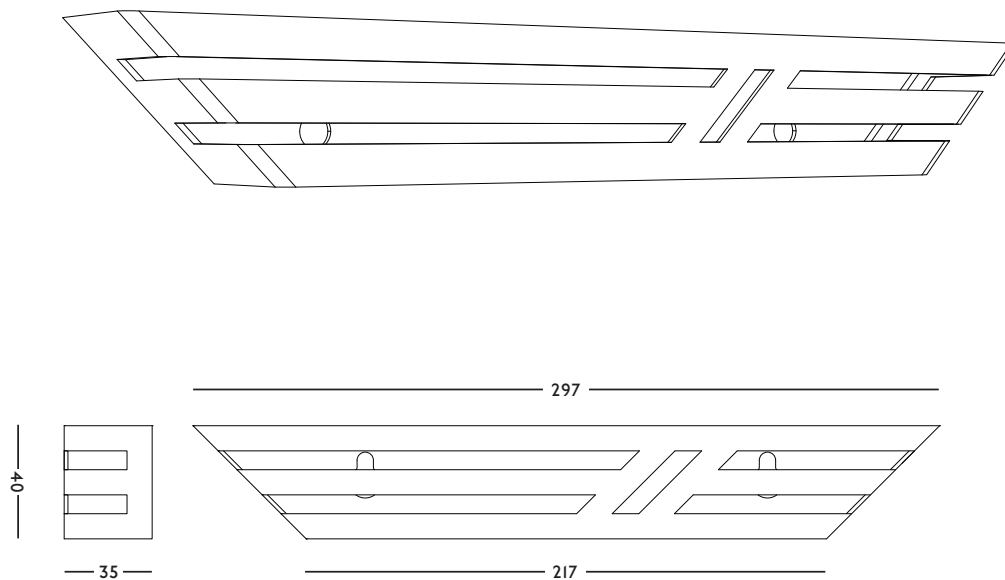

FREDERIK ROIJÉ - ACCESSORIES RIBBON

SPECIFICATIONS

TYPE NO.	PRODUCT	MODEL	DIMENSIONS (LxWxH) MM	COLOR	MATERIAL	PRICE ;@CL. VAT)
RB 10.01	Ribbon	-	295 x 35 x 40	Dark grey	Powder coated steel	€ 49,95
RB 10.02	Ribbon	-	295 x 35 x 40	White	Powder coated steel	€ 49,95
RB 10.03	Ribbon	-	295 x 35 x 40	Gold	Gold plated steel	€ 119,95