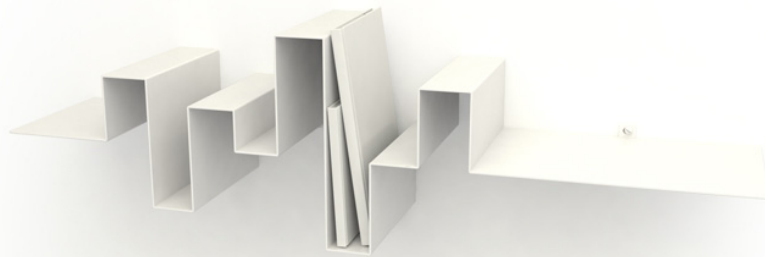

FREDERIK ROIJÉ - FURNITURE

STORYLINES

ST 10.02

DESIGNER

Frederik Roijé

CONCEPT

Storytelling translated into a storage function

ORIGIN

Made in Holland

YEAR

2005

MATERIAL

Powder coated steel

DIMENSIONS

90 x 20 x 28 (l x w x h) cm

WEIGHT

8 kg

CARE INSTRUCTIONS

Use handwarm water and a mild detergent to clean