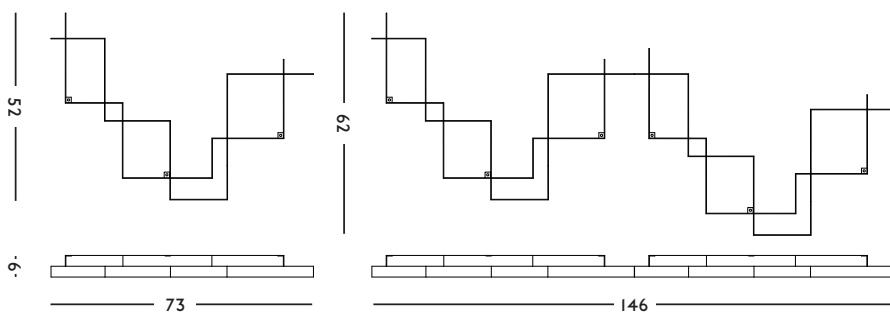

FREDERIK ROIJÉ - FURNITURE GUIDELINES

SPECIFICATIONS

TYPE NO.	PRODUCT	MODEL	DIMENSIONS (LxWxH) CM	COLOR	MATERIAL	PRICE (INCL. VAT)
GL 10.01	Guidelines	Single	73 x 6 x 52	Dark grey	Powder coated steel	€ 169,00
GL 10.02	Guidelines	Single	73 x 6 x 52	White	Powder coated steel	€ 169,00
GL 20.01	Guidelines	Double*	146 x 6 x 52	Dark grey	Powder coated steel	€ 338,00
GL 20.02	Guidelines	Double*	146 x 6 x 52	White	Powder coated steel	€ 338,00

*Double Guidelines consists of two single Guidelines. They can be placed next to each other, to decorate an entire wall with.