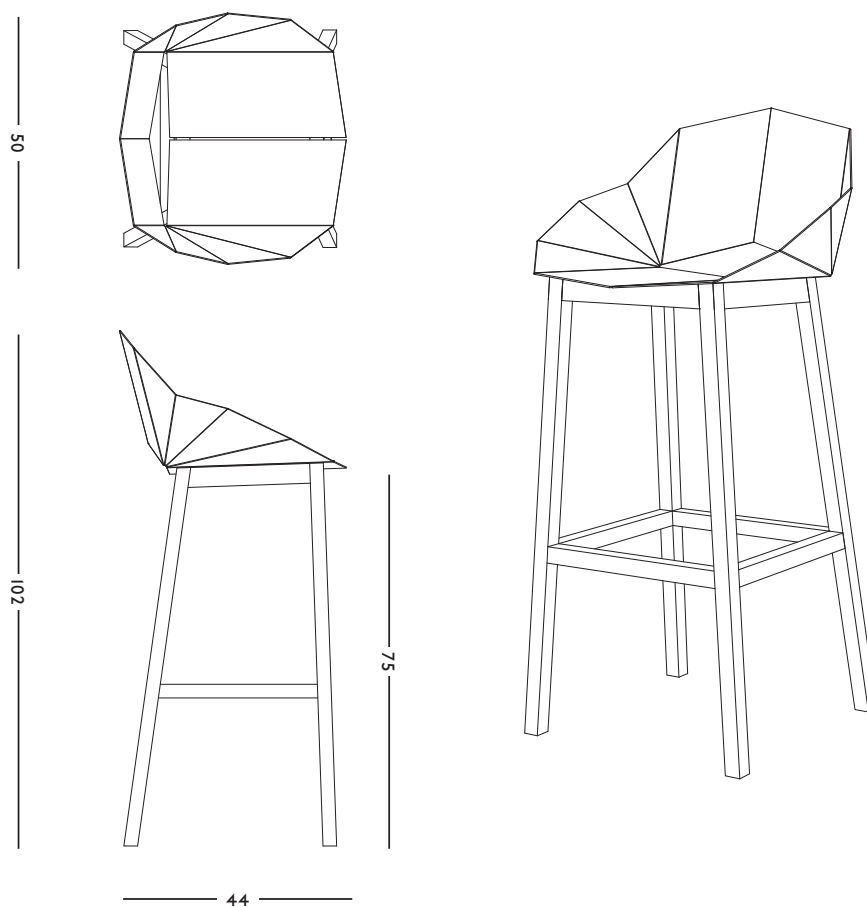

2016

MATERIAL

Powder coated steel/
lacquered ash

DIMENSIONS

50 x 44 x 102 (l x b x h) cm
sitting height 75 cm

WEIGHT

5 kg

CARE INSTRUCTIONS

Use handwarm water and a mild detergent to clean

FREDERIK ROIJÉ - FURNITURE
SEATSHELL BAR STOOL

SPECIFICATIONS

TYPE NO.	PRODUCT	MODEL	DIMENSIONS (LxWxH) CM	COLOR	MATERIAL	PRICE (INCL. VAT)
SS 40.01	Seatshell Bar Stool	Basic	50x44x102	Dark grey / natural ash	Powder coated steel / solid ash	€ 459,00
SS 40.02	Seatshell Bar Stool	Basic	50x44x102	White / natural ash	Powder coated steel / solid ash	€ 459,00
SS 40.03	Seatshell Bar Stool	Basic	50x44x102	Dark grey / dark ash	Powder coated steel / solid ash	€ 459,00
SS 40.04	Seatshell Bar Stool	Basic	50x44x102	White / dark ash	Powder coated steel / solid ash	€ 459,00
SS 50.01	Seatshell Bar Stool	Felt	50x44x102	Dark grey / natural ash	Dark felt 57	€ 559,00
SS 50.02	Seatshell Bar Stool	Felt	50x44x102	White / natural ash	Light felt 32	€ 559,00
SS 50.03	Seatshell Bar Stool	Felt	50x44x102	Dark grey / dark ash	Dark felt 57	€ 559,00
SS 50.04	Seatshell Bar Stool	Felt	50x44x102	White / dark ash	Light felt 32	€ 559,00
SS 60.01	Seatshell Bar Stool	Upholstered	50x44x102	Dark grey / natural ash	Kvadrat Steelcut Trio 2 - 153	€ 759,00
SS 60.02	Seatshell Bar Stool	Upholstered	50x44x102	White / natural ash	Kvadrat Steelcut Trio 2 - 105	€ 759,00
SS 60.03	Seatshell Bar Stool	Upholstered	50x44x102	Dark grey / dark ash	Kvadrat Steelcut Trio 2 - 153	€ 759,00
SS 60.04	Seatshell Bar Stool	Upholstered	50x44x102	White / dark ash	Kvadrat Steelcut Trio 2 - 105	€ 759,00