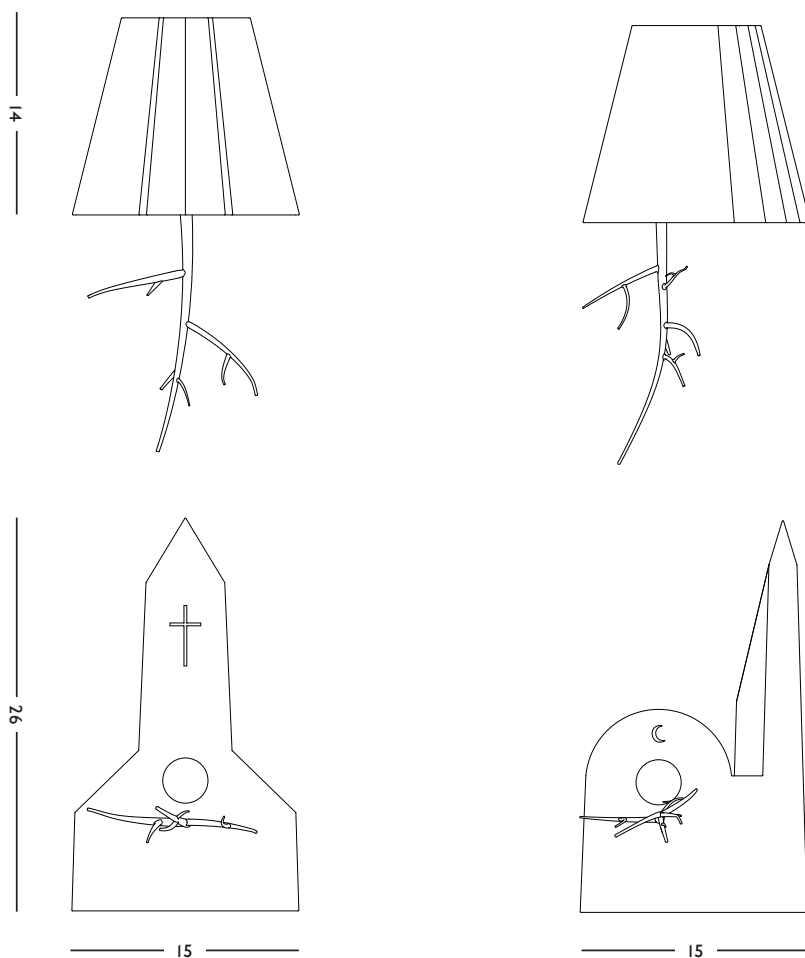

ORIGIN
Made in Holland

YEAR
2007

MATERIAL
Glazed ceramic

DIMENSIONS
15 x 26 x 14 (w x h x d) cm

WEIGHT
1,1 kg

CARE INSTRUCTIONS
Use handwarm water and a mild detergent to clean

FREDERIK ROIJÉ - OUTDOOR HOLY HOMES