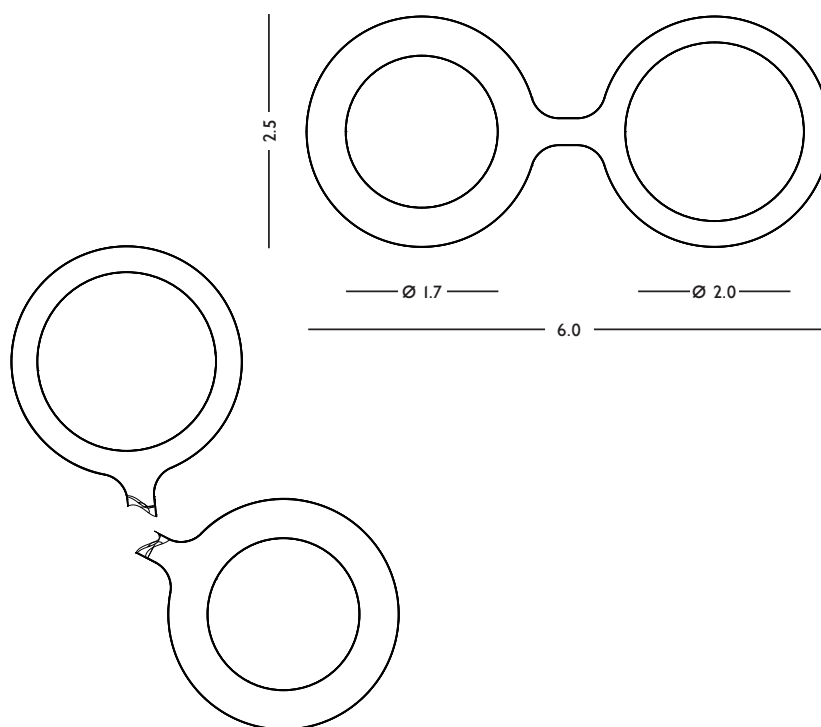

FREDERIK ROIJÉ - ACCESSORIES
TWO OF A KIND

SPECIFICATIONS

TYPE NO.	PRODUCT	MODEL	DIMENSIONS (LxWxH) CM	COLOR	MATERIAL	PRICE (:@CL. VAT)
TK 20.01	Two of a kind	-	2.5 x 6 x 0.7 Ring size 17 & 20 mm	Black	Porcelain	€ 69,00
TK 20.02	Two of a kind	-	2.5 x 6 x 0.7 Ring size 17 & 20 mm	White	Porcelain	€ 69,00