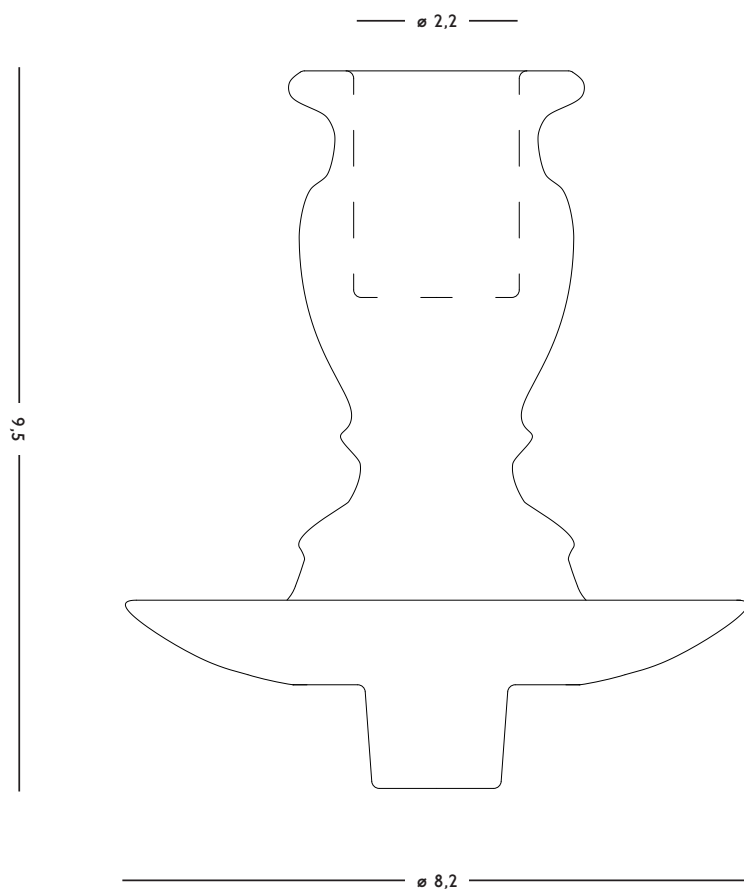

FREDERIK ROIJÉ - ACCESSORIES BOTTLE LIGHT

SPECIFICATIONS

TYPE NO.	PRODUCT	MODEL	DIMENSIONS (LxWxH) CM	COLOR	MATERIAL	PRICE (;@CL. VAT)
BL 10.01	Bottle Light	-	8.2 x 9.5	Natural cork	Cork	€ 29,95
BL 10.02	Bottle Light	-	8.2 x 9.5	Dark cork	Cork	€ 29,95