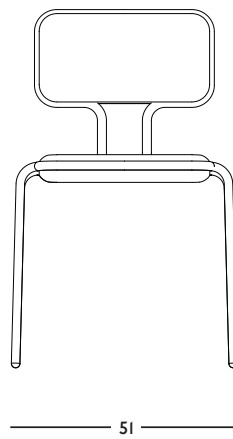

DIMENSIONS
HW 10: 49 x 51 x 98
HW 20: 49 x 51 x 78
(l x b x h) cm, seat h. 44 cm

WEIGHT
6 kg

CARE INSTRUCTIONS
Use handwarm water and a mild detergent to clean

FREDERIK ROIJÉ - FURNITURE

HE!GHT W!DTH CHA!R

DIMENSIONS
HW 10: 49 x 51 x 98
HW 20: 49 x 51 x 78
(l x b x h) cm, seat h. 44 cm

WEIGHT
6 kg

CARE INSTRUCTIONS
Use handwarm water and a mild detergent to clean

FREDERIK ROIJÉ - LIGHTING
HEIGHT WIDTH CHAIR

SPECIFICATIONS

TYPE NO.	PRODUCT	MODEL	DIMENSIONS (LxWxH) CM	COLOR	MATERIAL	PRICE (INCL. VAT)
HW 10.01	Height Width Chair	Height	49 x 51 x 98	Dark grey	Powder coated steel frame, wool upholstery, Kvadrat Divina 181	€ 445,-
HW 10.02	Height Width Chair	Height	49 x 51 x 98	Off white	Powder coated steel frame, wool upholstery, Kvadrat Divina 106	€ 445,-
HW 10.03	Height Width Chair	Height	49 x 51 x 98	Leaf green	Powder coated steel frame, wool upholstery, Kvadrat Divina 856	€ 445,-
HW 10.04	Height Width Chair	Height	49 x 51 x 98	Ochre yellow	Powder coated steel frame, wool upholstery, Kvadrat Divina 462	€ 445,-

FREDERIK ROIJÉ - FURNITURE
HEIGHT WIDTH CHAIR

SPECIFICATIONS

TYPE NO.	PRODUCT	MODEL	DIMENSIONS (LxWxH) CM	COLOR	MATERIAL	PRICE (INCL. VAT)
HW 20.01	Height Width Chair	Width	49 x 51 x 78	Dark grey	Powder coated steel frame, wool upholstery, Kvadrat Divina 181	€ 445,-
HW 20.02	Height Width Chair	Width	49 x 51 x 78	Off white	Powder coated steel frame, wool upholstery, Kvadrat Divina 106	€ 445,-
HW 20.03	Height Width Chair	Width	49 x 51 x 78	Leaf green	Powder coated steel frame, wool upholstery, Kvadrat Divina 856	€ 445,-
HW 20.04	Height Width Chair	Width	49 x 51 x 78	Ochre yellow	Powder coated steel frame, wool upholstery, Kvadrat Divina 462	€ 445,-