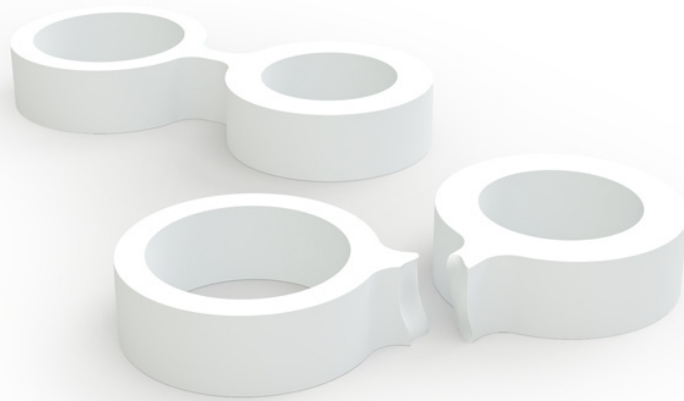

FREDERIK ROIJÉ - ACCESSORIES

TWO OF A KIND

TK 20.02

DESIGNER
Frederik Roijé

CONCEPT
A double ring bound to each other to break and to share.

ORIGIN
Made in Holland

YEAR
2006

MATERIAL
Glazed porcelain

DIMENSIONS
25 x 60 x 7 (l x w x h) mm
Ring size 17 and 20 mm

WEIGHT
9 g

CARE INSTRUCTIONS
Use handwarm water and a mild detergent to clean