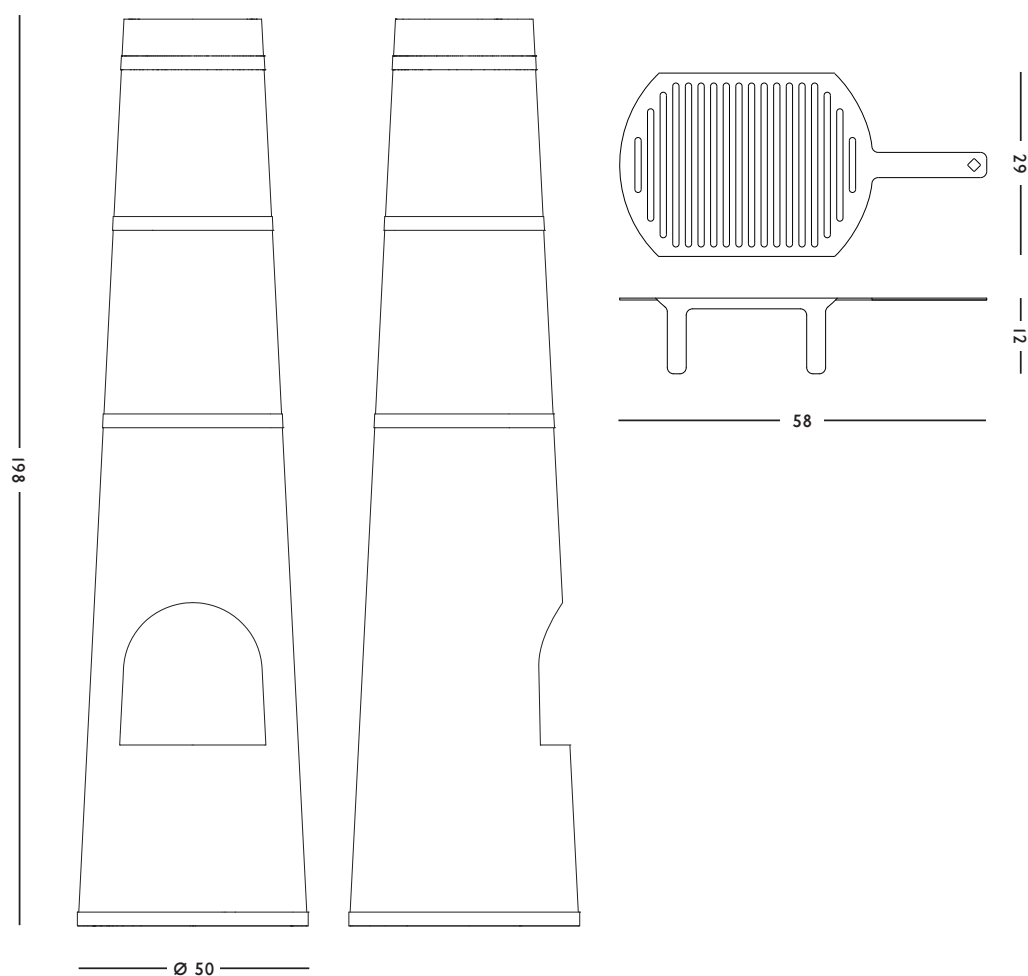

FREDERIK ROIJÉ - OUTDOOR SMOKESTACK GRILL

SPECIFICATIONS

TYPE NO.	PRODUCT	MODEL	DIMENSIONS (LxWxH) CM	COLOR	MATERIAL	PRICE (:@CL. VAT)
SM 10.01	Smokestack	Outdoor fireplace	50 x 198	Corrosion brown	Corten steel	€ 995,00
SM 11.01	Smokestack	Grill	58 x 29 x 12	Clear grey	Stainless steel	€ 119,00