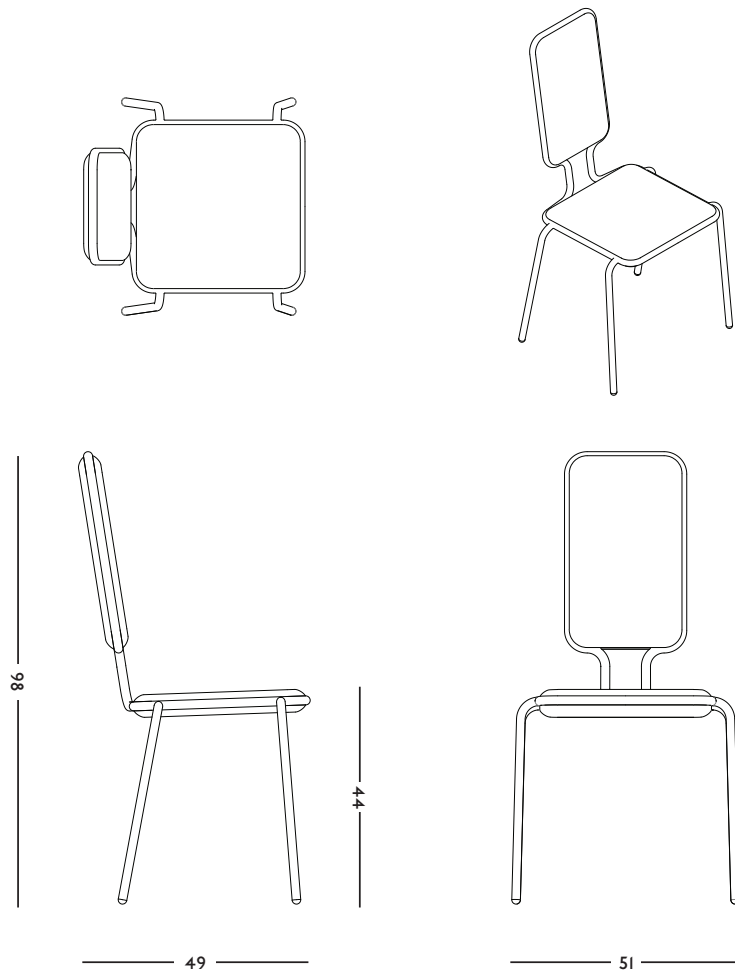

HW 10.04

DESIGNER
Frederik Roijé

CONCEPT
Different dimensioned rounded rectangles, surrounded by its frame, forms a comfortable and stackable chair

ORIGIN
Made in Holland

YEAR
2017

MATERIAL
Powder coated steel, wool upholstery, Kvadrat Divina

DIMENSIONS
HW 10: 49 x 51 x 98
HW 20: 49 x 51 x 78
(l x b x h) cm, seat h. 44 cm

WEIGHT
6 kg

CARE INSTRUCTIONS
Use handwarm water and a mild detergent to clean

FREDERIK ROIJÉ - LIGHTING
HEIGHT WIDTH CHAIR