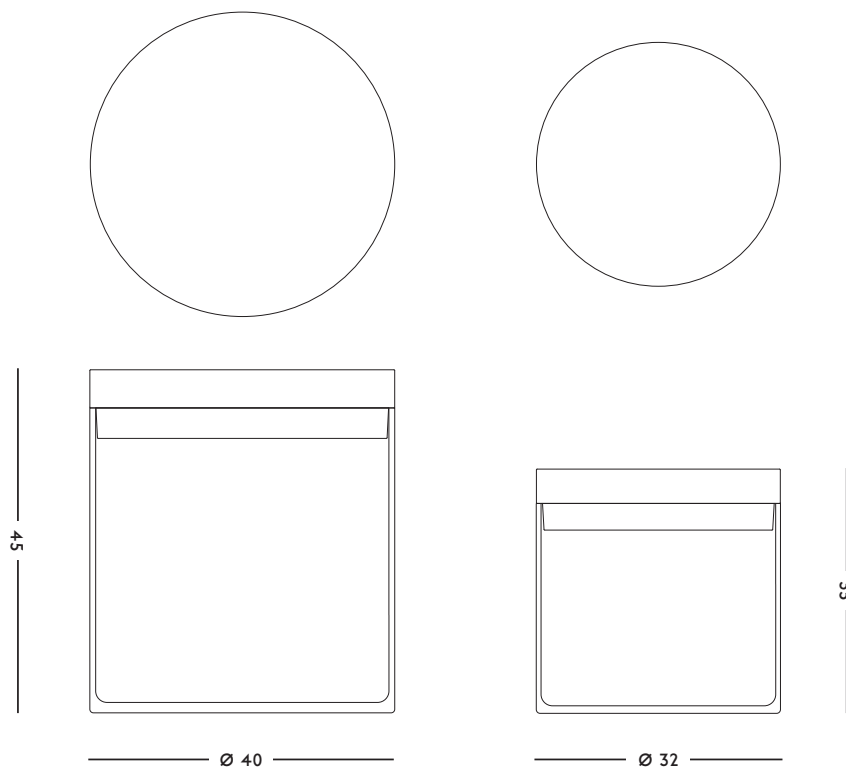

FREDERIK ROIJÉ - FURNITURE
TREASURE TABLE

SPECIFICATIONS

TYPE NO.	PRODUCT	MODEL	DIMENSIONS (LxWxH) CM	COLOR	MATERIAL	PRICE (:@CL. VAT)
TT 10.01	Treasure Table	Medium	32 x 35	Natural cork	Hand-blown glass, cork	€ 299,00
TT 10.02	Treasure Table	Medium	32 x 35	Dark cork	Hand-blown glass, cork	€ 299,00
TT 20.01	Treasure Table	Large	40 x 45	Natural cork	Hand-blown glass, cork	€ 399,00
TT 20.02	Treasure Table	Large	40 x 45	Dark cork	Hand-blown glass, cork	€ 399,00