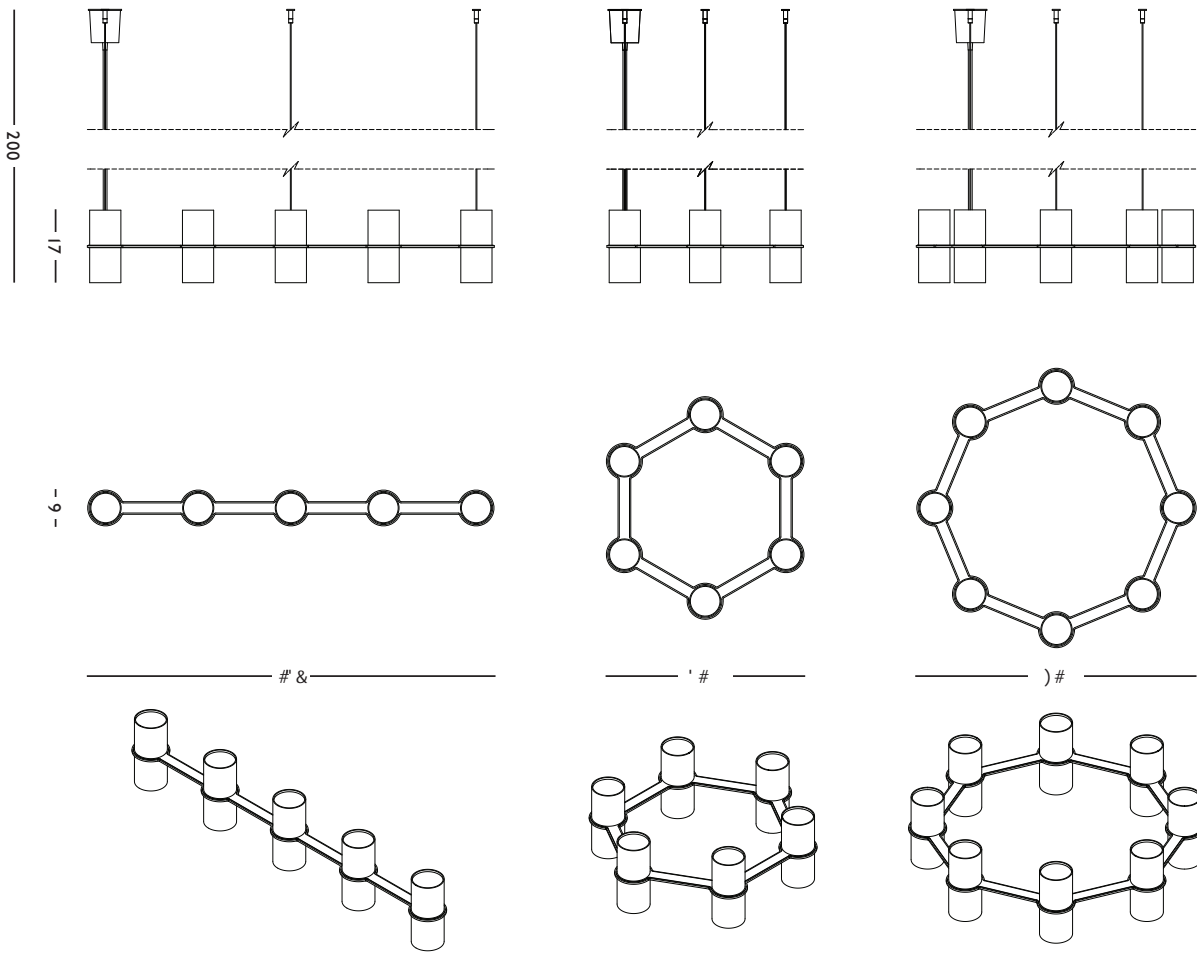

MATERIAL
Powder coated steel

DIMENSIONS
Ø71 x 17 (w x h x d) cm

WEIGHT
9,1 kg

CARE INSTRUCTIONS
Use handwarm water and a
mild detergent to clean

BULBS
E27 max. 40Watt (bulbs not
included)

FREDERIK ROIJÉ - FURNITURE
 DIVIDED LIGHT