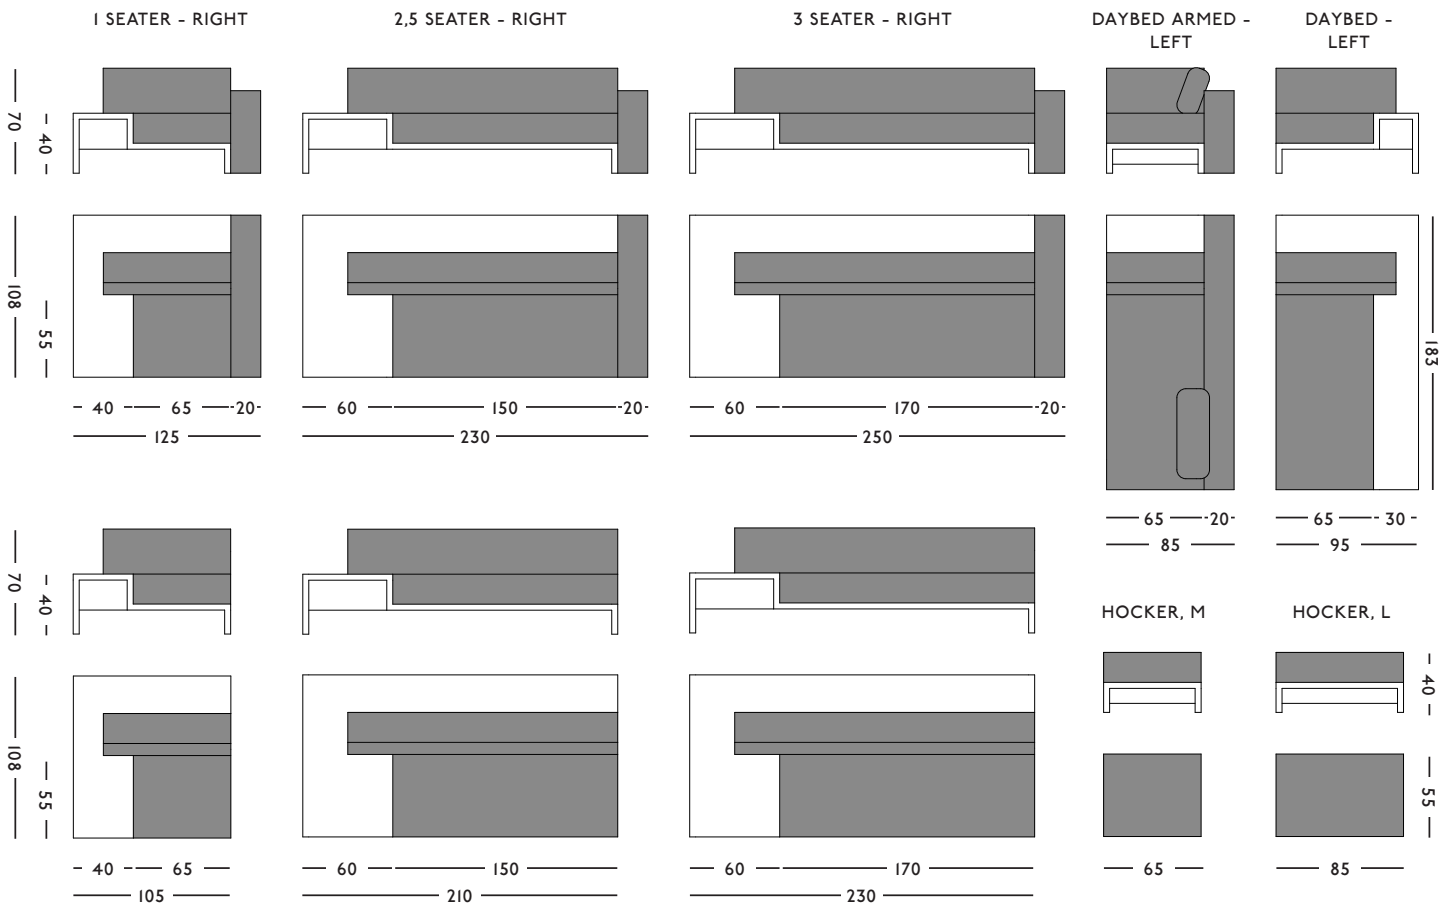

ORIGIN

Made in Holland

CARE INSTRUCTIONS

Vacuum frequently, at half power where appropriate.

FREDERIK ROIJÉ - FURNITURE

SLOW SOFA

SPECIFICATIONS

TYPE NO.	PRODUCT	MODEL	DIMENSIONS (LxWxH) CM	COLOR	MATERIAL	PRICE (INCL. VAT)
SS H1.01	Slow Sofa	Hocker medium	65 x 55 x 40	Natural maple / Kvadrat Divina Melange	Maple, steel, MDF, foam, fabric	€ 1.199,00
SS H2.01	Slow Sofa	Hocker large	85 x 55 x 40	Natural maple / Kvadrat Divina Melange	Maple, steel, MDF, foam, fabric	€ 1.299,00
SS L1.01	Slow Sofa	1 Seater - left element	105 x 108 x 70	Natural maple / Kvadrat Divina Melange	Maple, steel, MDF, foam, fabric	€ 3.199,00
SS L1.02	Slow Sofa	1 Seater - left	125 x 108 x 70	Natural maple / Kvadrat Divina Melange	Maple, steel, MDF, foam, fabric	€ 3949,00
SS L2.01	Slow Sofa	2.5 Seater - left element	210 x 108 x 70	Natural maple / Kvadrat Divina Melange	Maple, steel, MDF, foam, fabric	€ 3999,00
SS L2.02	Slow Sofa	2.5 Seater - left	230 x 108 x 70	Natural maple / Kvadrat Divina Melange	Maple, steel, MDF, foam, fabric	€ 4599,00
SS L3.01	Slow Sofa	3 Seater - left element	230 x 108 x 70	Natural maple / Kvadrat Divina Melange	Maple, steel, MDF, foam, fabric	€ 4299,00