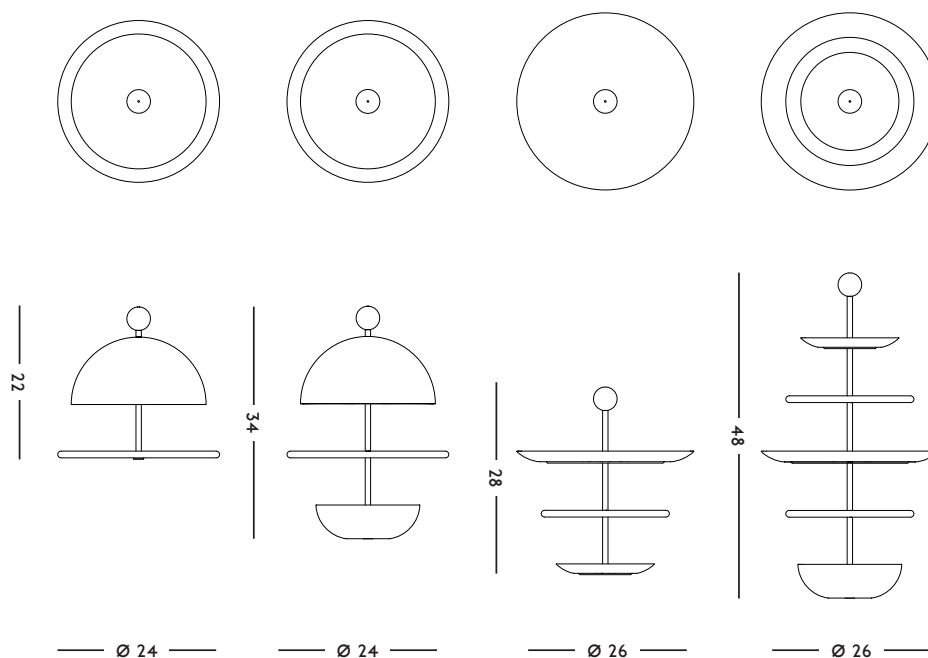

FREDERIK ROIJÉ - OUTDOOR
DISH OF DESIRE

SPECIFICATIONS

TYPE NO.	PRODUCT	MODEL	DIMENSIONS (LxWxH) CM	COLOR	MATERIAL	PRICE (:@CL. VAT)
DD 30.01	Dish of Desire	One course menu	24 x 22	White	Powder coated aluminum, red cedar, porcelain	€ 79,00
DD 30.02	Dish of Desire	Two course menu	24 x 34	White	Powder coated aluminum, red cedar, porcelain	€ 99,00
DD 30.03	Dish of Desire	Three course menu	26 x 28	White	Powder coated aluminum, red cedar, porcelain	€ 79,00
DD 30.04	Dish of Desire	Five course menu	26 x 48	White	Powder coated aluminum, red cedar, porcelain	€ 119,00