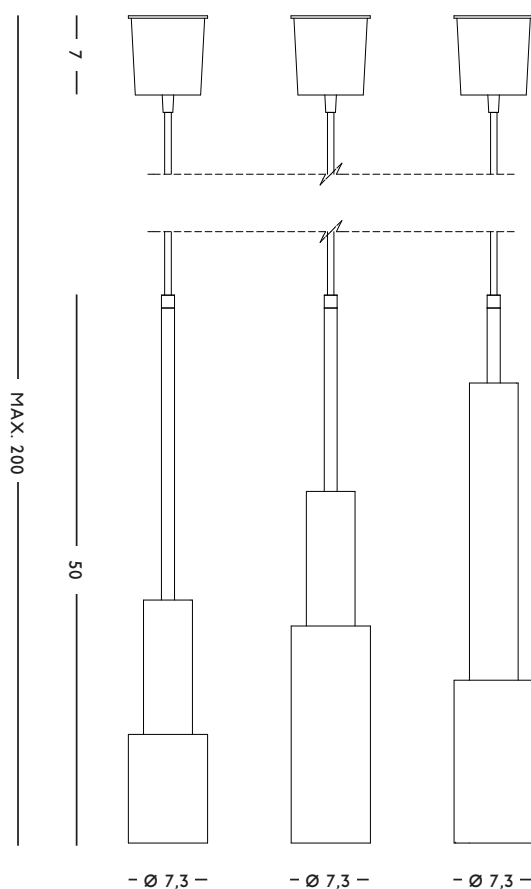

FREDERIK ROIJÉ - LIGHTING SKYLIGHT

SPECIFICATIONS

TYPE NO.	PRODUCT	MODEL	DIMENSIONS (LxWxH) CM	COLOR	MATERIAL	PRICE (INCL. VAT)
SL 10.00	Skylight	Suspension	100 x 8 x 4	White	Powder coated steel	€ 175,00
SL 11.01	Skylight	Tower one	7,3 x 50	Dark grey	Powder coated steel	€ 99,00
SL 11.02	Skylight	Tower one	7,3 x 50	White	Powder coated steel	€ 99,00
SL 11.03	Skylight	Tower one	7,3 x 50	Copper green	Powder coated steel	€ 119,00
SL 11.04	Skylight	Tower one	7,3 x 50	Gold	Gold plated steel	€249,00
SL 12.01	Skylight	Tower two	7,3 x 50	Dark grey	Powder coated steel	€ 99,00
SL 12.02	Skylight	Tower two	7,3 x 50	White	Powder coated steel	€ 99,00
SL 12.03	Skylight	Tower two	7,3 x 50	Brick brown	Powder coated steel	€ 119,00
SL 12.04	Skylight	Tower two	7,3 x 50	Gold	Gold plated steel	€249,00
SL 13.01	Skylight	Tower three	7,3 x 50	Dark grey	Powder coated steel	€ 99,00
SL 13.02	Skylight	Tower three	7,3 x 50	White	Powder coated steel	€ 99,00
SL 13.03	Skylight	Tower three	7,3 x 50	Metal blue	Powder coated steel	€ 119,00
SL 13.04	Skylight	Tower three	7,3 x 50	Gold	Gold plated steel	€249,00