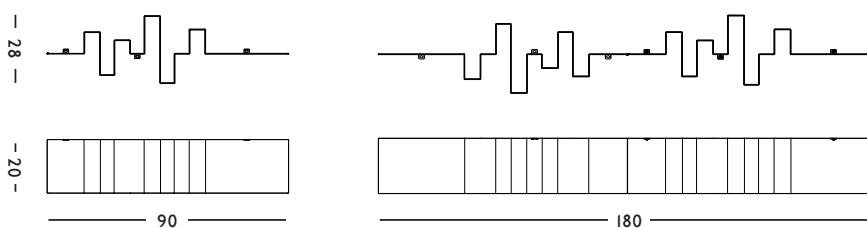

FREDERIK ROIJÉ - FURNITURE STORYLINES

SPECIFICATIONS

TYPE NO.	PRODUCT	MODEL	DIMENSIONS (LxWxH) CM	COLOR	MATERIAL	PRICE (INCL. VAT)
ST 10.01	Storylines	Single	90 x 20 x 28	Dark grey	Powder coated steel	€ 199,00
ST 10.02	Storylines	Single	90 x 20 x 28	White	Powder coated steel	€ 199,00
ST 20.01	Storylines	Double	180 x 20 x 28	Dark grey	Powder coated steel	€ 398,00
ST 20.02	Storylines	Double	180 x 20 x 28	White	Powder coated steel	€ 398,00

* The double Storylines consists of two single Storylines and include a connecting piece in the matching color.