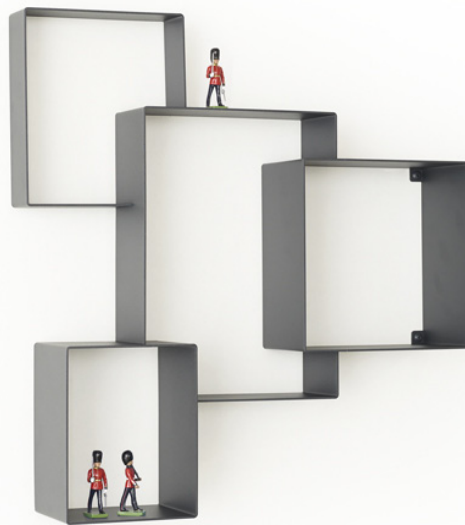

FREDERIK ROIJÉ - FURNITURE

CLOUD CABINET

CC 10.01

DESIGNER
Frederik Roijé

MATERIAL
Powder coated steel

CONCEPT
A wall mounted cupboard to secure the physical objects of personal experiences.

DIMENSIONS
49 x 10 x 52 (l x w x h) cm

WEIGHT
3,6 kg

ORIGIN
Made in Holland

CARE INSTRUCTIONS
Use handwarm water and a mild detergent to clean

YEAR
2014