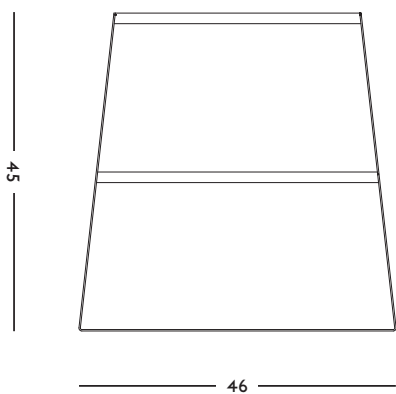

FREDERIK ROIJÉ - FURNITURE

SPLIT STEP

SPECIFICATIONS

TYPE NO.	PRODUCT	MODEL	DIMENSIONS (LxWxH) CM	COLOR	MATERIAL	PRICE (;@CL. VAT)
SS 70.01	Split Step	Basic	46 x 45 x 45	Dark grey	Powder coated steel	€ 199,00
SS 70.02	Split Step	Basic	46 x 45 x 45	White	Powder coated steel	€ 199,00
SS 80.01	Split Step	Wood	46 x 45 x 45	Dark grey, light oak	Powder coated steel	€ 259,00
SS 80.02	Split Step	Wood	46 x 45 x 45	White, light oak	Powder coated steel	€ 259,00