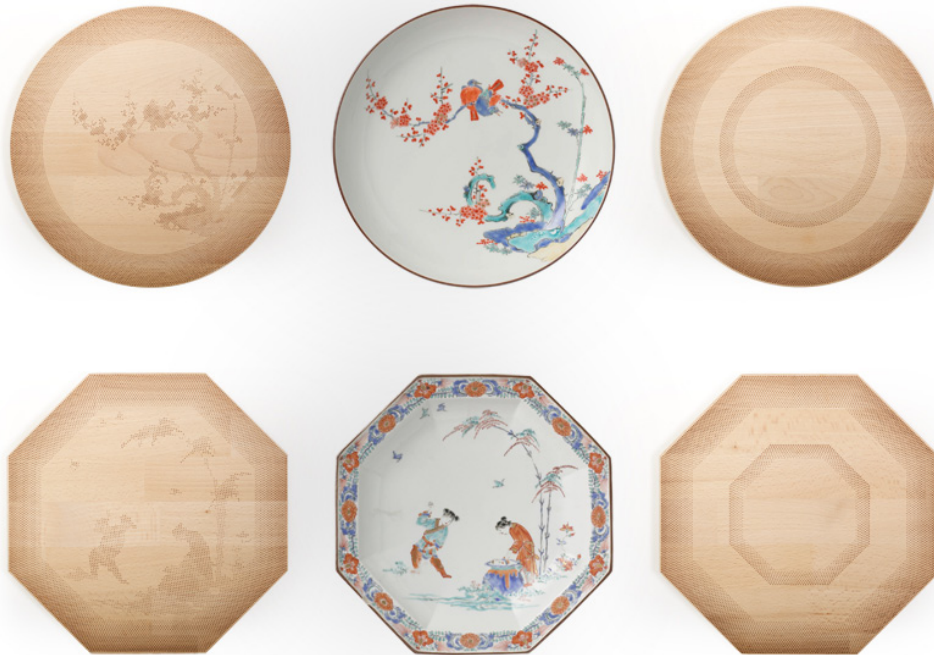

YEAR
2010

MATERIAL
Coated Aluminum

DIMENSIONS
90 x 23 x 5 (L x W x H) cm

WEIGHT
1 kg

CARE INSTRUCTIONS
Use handwarm water and a
mild detergent to clean

FREDERIK ROIJÉ - ACCESSORIES METROBOWL

SPECIFICATIONS

TYPE NO.	PRODUCT	MODEL	DIMENSIONS (LxWxH) CM	COLOR	MATERIAL	PRICE (INCL. VAT)
MB 90.00	Metrobowl	Amsterdam	48 x 35 x 8	Aluminum	Casted aluminum	€ 199,00
MB 90.01	Metrobowl	Amsterdam	48 x 35 x 8	Dark grey	Powder coated aluminum	€ 219,00
MB 90.02	Metrobowl	Amsterdam	48 x 35 x 8	White	Powder coated aluminum	€ 219,00
MB 91.00	Metrobowl	New York	90 x 23 x 5	Aluminum	Casted aluminum	€ 239,00

FREDERIK ROIJÉ - ACCESSORIES

SHADES OF PLATES

SP 10.01

DESIGNER
Frederik Roijé

CONCEPT
Decorations of the past
visualized as a shade on the
trencher.

ORIGIN
Made in Holland

YEAR
2015

MATERIAL
Beechwood

DIMENSIONS
28 x 28 x 2 (l x w x h) cm

WEIGHT
0,9 kg

CARE INSTRUCTIONS
Use handwarm water and a
mild detergent to clean. Not
dishwasher safe.

FREDERIK ROIJÉ - ACCESSORIES

SHADES OF PLATES

SP 10.02, SP 20.02
SP 10.01, SP 20.01