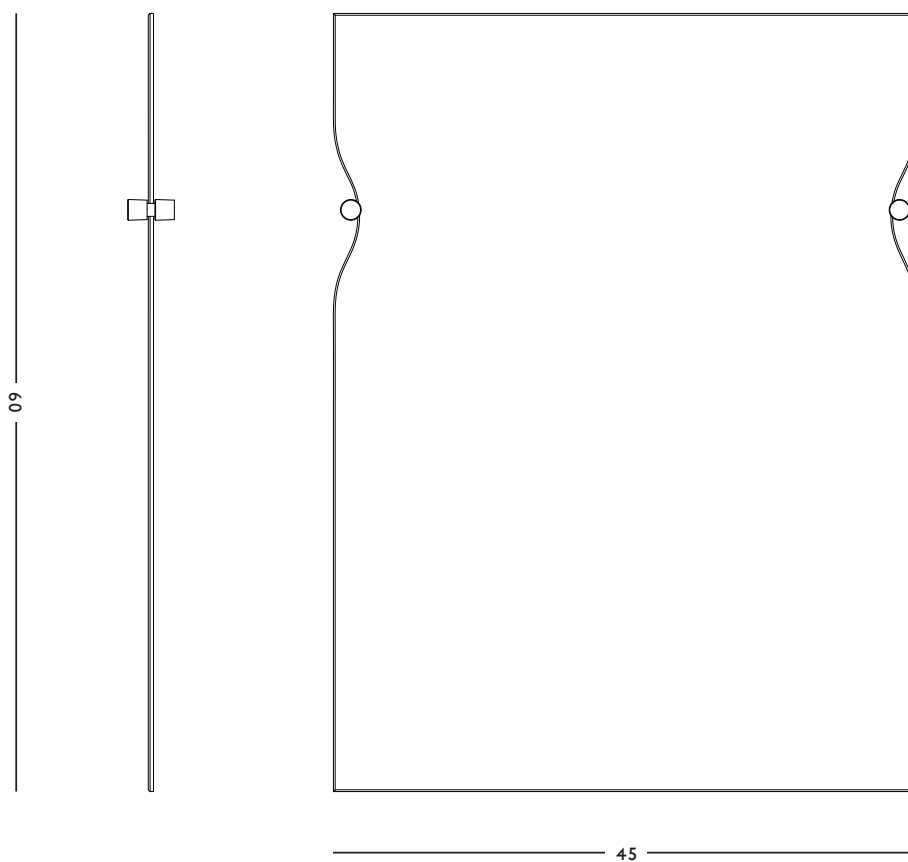

DIMENSIONS

45 x 60 (w x h) cm

WEIGHT

2,6 kg

CARE INSTRUCTIONS

Use handwarm water and a mild detergent to clean

FREDERIK ROIJÉ - FURNITURE
MORPHED MIRROR

SPECIFICATIONS