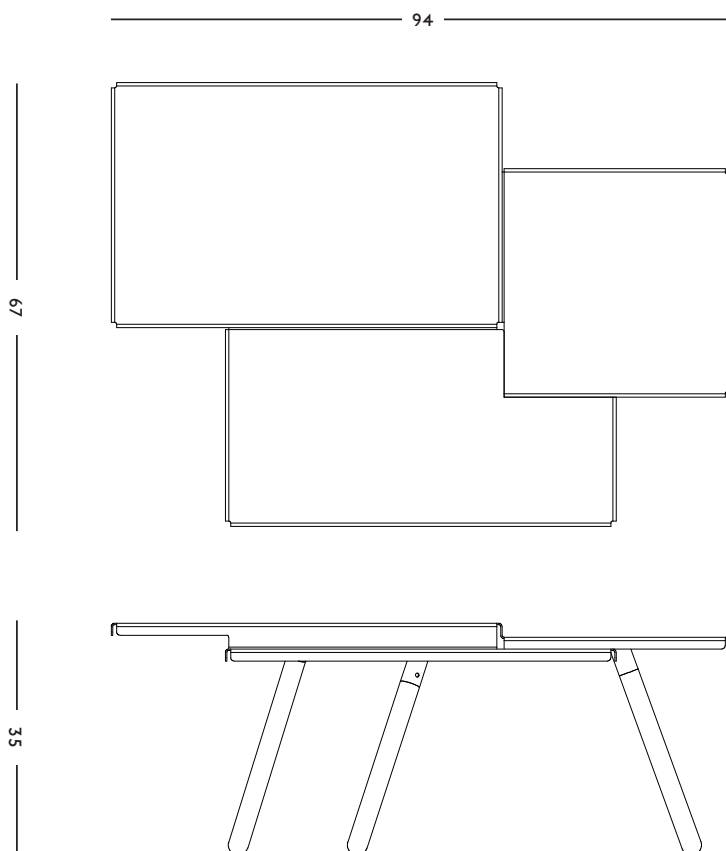

DIMENSIONS

94 x 35 x 67 (w x h x d) cm

WEIGHT

10 kg

CARE INSTRUCTIONS

Use handwarm water and a mild detergent to clean

FREDERIK ROIJÉ - FURNITURE
TABLEFIELDS

SPECIFICATIONS